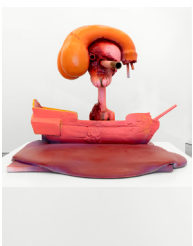

PAUL MCCARTHY: PAINTED PIRATE HEADS

Paul McCarthy (1945-)
Shit Face
2010/2017
Enamel paint, bronze
97.8 x 59.7 x 55.9 cm

Paul McCarthy (1945-)
Dick Eye
2010/2017
Enamel paint, bronze
55.9 x 48.3 x 38.1 cm

Paul McCarthy (1945-)
Shit Face Fucked Up
2010/2017
Enamel paint, bronze
100.3 x 61 x 47 cm

Paul McCarthy (1945-)
Frigate
2010/2017
Enamel paint, bronze
138.4 x 31.8 x 48.3 cm

Paul McCarthy (1945-)
Captain Dick Hat
2010/2017
Enamel paint, bronze
119.4 x 144.8 x 123.2 cm

Paul McCarthy (1945-)
Pot Head
2010/2017
Enamel paint, bronze
85.1 x 104.1 x 121.9 cm

Paul McCarthy (1945-)
Butter Dog
2010/2017
Enamel paint, bronze
91.4 x 67.3 x 81.3 cm

Paul McCarthy (1945-)
Jack
2010/2017
Enamel paint, bronze
58.4 x 59.7 x 49.5 cm

Paul McCarthy (1945-)
Hammer Head
2010/2017
Enamel paint, bronze
91.4 x 67.3 x 81.3 cm