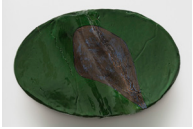

LIZ LARNER: NEW WORKS

Liz Larner (1960- )  
O Shadow  
2020  
Ceramic, glaze  
20 1/2 x 31 1/4 x 10 in./52.1 x 79.4 x 25.4 cm

Liz Larner (1960- )  
Liken  
2020  
Ceramic, glaze  
19 1/4 x 26 x 10 1/2 in./ 48.9 x 66 x 26.7 cm

Liz Larner (1960- )  
Open handed  
2020  
Ceramic, glaze, copper, iron, glass, sparklers  
28 3/4 x 40 1/4 x 8 1/2 in./ 73 x 102.2 x 21.6 cm

Liz Larner (1960- )  
Striae  
2020  
Ceramic, glaze  
19 3/4 x 33 1/4 x 10 in./ 50.2 x 84.5 x 25.4 cm

Liz Larner (1960- )  
Blackbird (inflexion)  
2020  
Ceramic, glaze  
21 x 34 x 6 in./ 53.3 x 86.4 x 15.2 cm