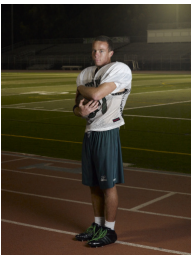

PEDER LUND

Catherine Opie - Highschool Football

Broc  
2007  
C-Print  
74.9 x 55.9 cm

Collin  
2008  
C-Print  
76.2 x 56.5 cm

Conor  
2008  
C-Print  
101.6 x 76.2 cm

Dominic  
2008  
C-Print  
76.2 x 56.5 cm