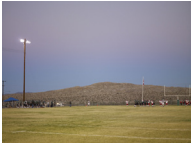

Football Landscape #14  
(Twentynine Palms vs. Big Bear, Twentynine Palms, CA)  
2008  
C-Print  
121.9 x 162.6 cm

Football Landscape #16  
(Waianae vs. Leilehua, Waianae, HI)  
2009  
C-Print  
121.9 x 162.6 cm