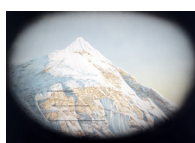

Spied Upon Scene - No
2017
Acrylic on museum board paper
40 x 60 in./ 101.6 x 152.4 cm

Oh, Ho
2017
Dry pigment and acrylic on paper
5 1/2 x 7 3/8 in./ 14 x 18.7 cm

Spied Upon Scene - One Liner
2017
Acrylic on museum board paper
40 x 60 in./ 101.6 x 152.4 cm

Spied Upon Scene - So
2017
Acrylic on museum board paper
40 x 60 in./ 101.6 x 152.4 cm

Spied Upon Scene - Three Liner
2017
Acrylic on museum board paper
40 x 60 in./ 101.6 x 152.4 cm

PEDER LUND

This Here
2017
Dry pigment and acrylic on paper
11 1/8 x 15 in./ 28.3 x 38.1 cm