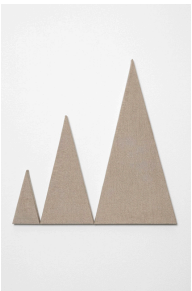

PEDER LUND

Martin Creed

*Work No. 2604*  
2015  
Oil pastel on wall  
Dimensions variable

*Work No. 2595*  
2015  
Acrylic on canvas  
150 x 375 cm

*Work No. 2492*  
2015  
Wool  
144 x 144 cm

*Work No. 2605*  
2015  
Oil pastel on wall  
Dimensions variable

*Work No. 623 - DOGS*  
2006  
Green neon  
6 inch high letters

*Work No. 2601*  
2015  
Acrylic and oil pastel on canvas  
30 x 40 cm

*Work No. 2596*  
2015  
Acrylic on canvas  
375 x 150 cm

*Work No. 2598*  
2015  
Unpainted canvas  
60 x 60 cm